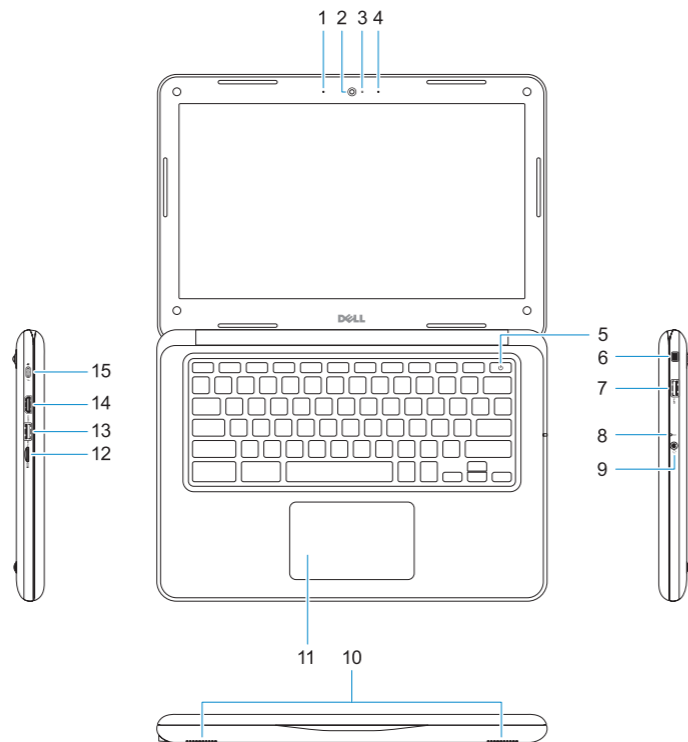

Chromebook 13 3380

1. Microphone
2. Camera
3. Camera status light
4. Microphone
5. Power button
6. Noble Wedge lock slot
7. USB 3.0 port
8. Battery status light
9. Universal audio port
10. Speakers

11. Touchpad
12. microSD card reader
13. USB 3.0 port with PowerShare
14. HDMI port
15. Power port connector
16. Dell Activity Light
17. Service tag label